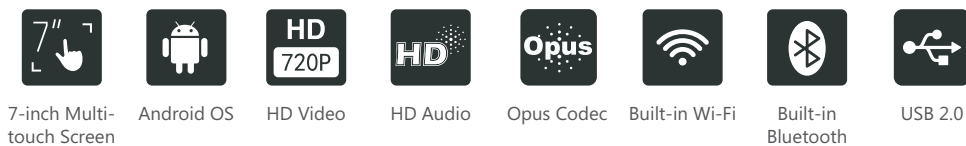

Enriched, Lifelike Visual and Audio Experience | Ultimate Operation Experience
More Business Customization | Rich Extended Functions | Efficient Provisioning and Management